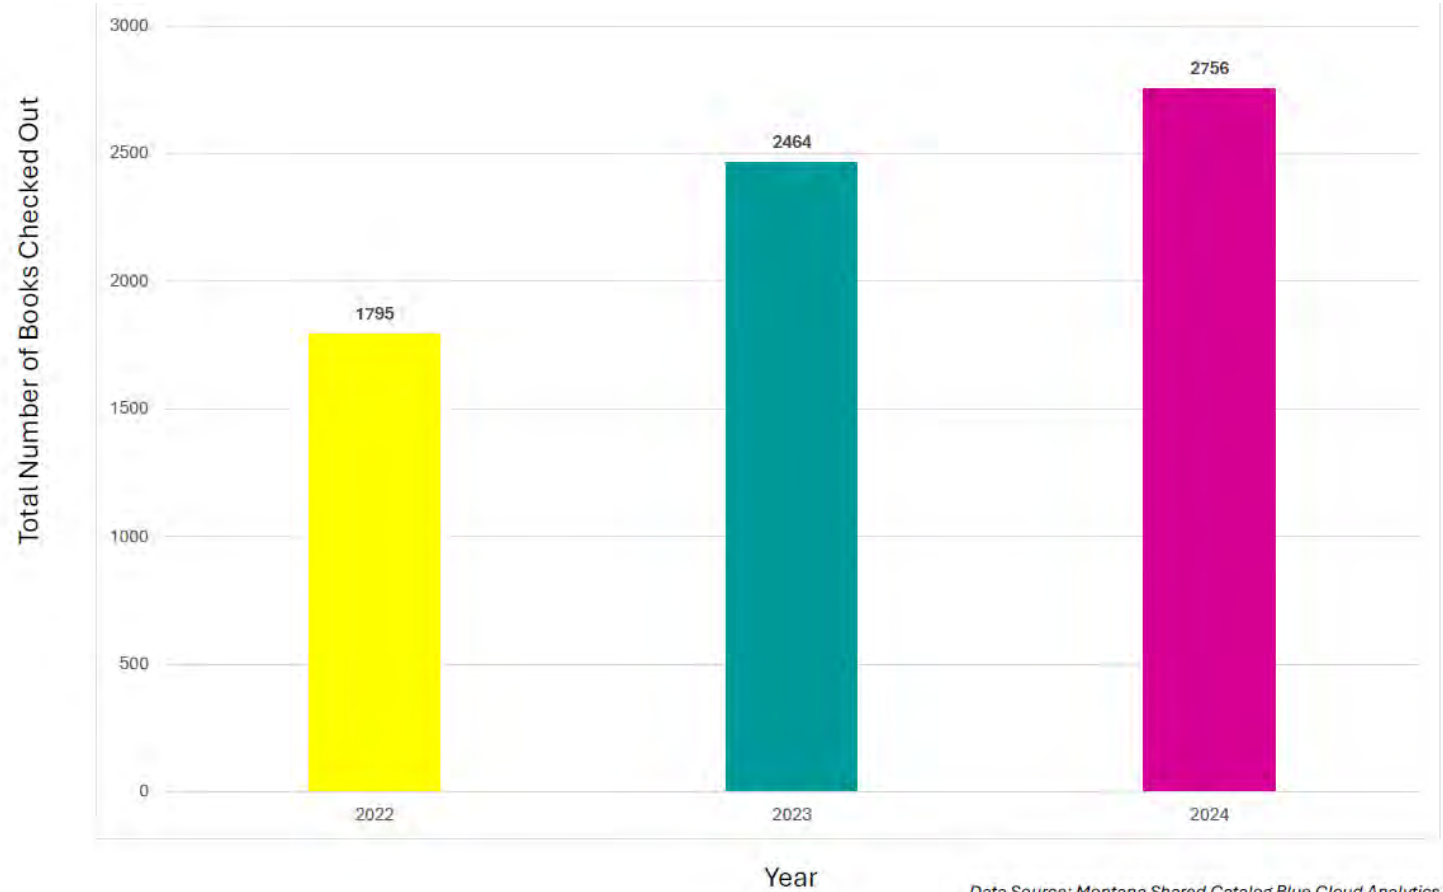

Fairfield-Teton Public Library Total Number of Books Checked Out

January - August
Grouping Home Locations of
Picture, Fiction,
Non-Fiction, and
Early Reader by
Year

Data Source: Montana Shared Catalog Blue Cloud Analytics