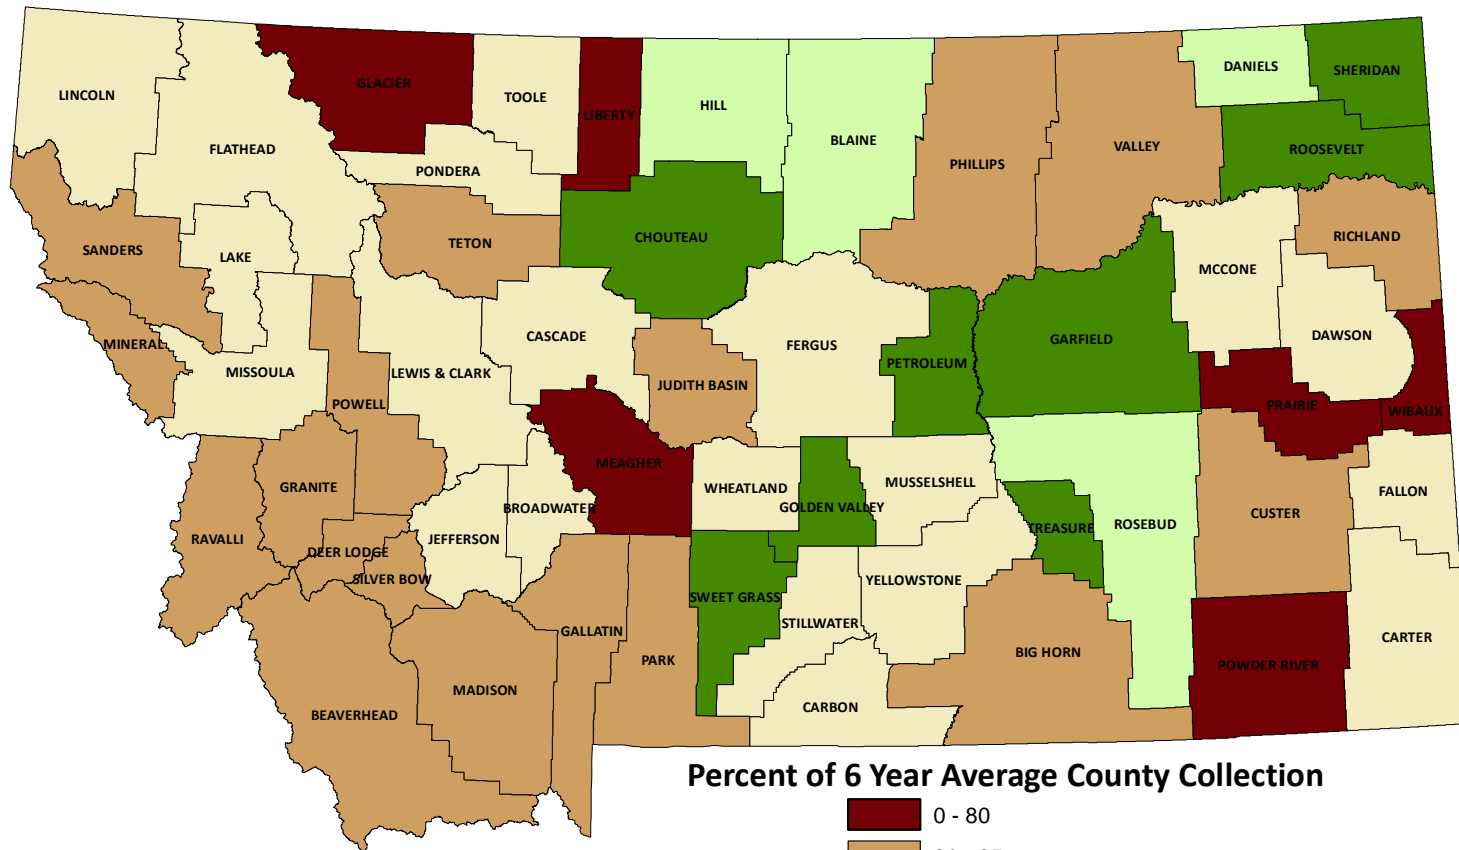

Montana Land Information Account Collections - FY2006 through FY2011

Annual county MLIA collection shown as a percentage of the six year average county collection

Current Data Frame Time: 2009