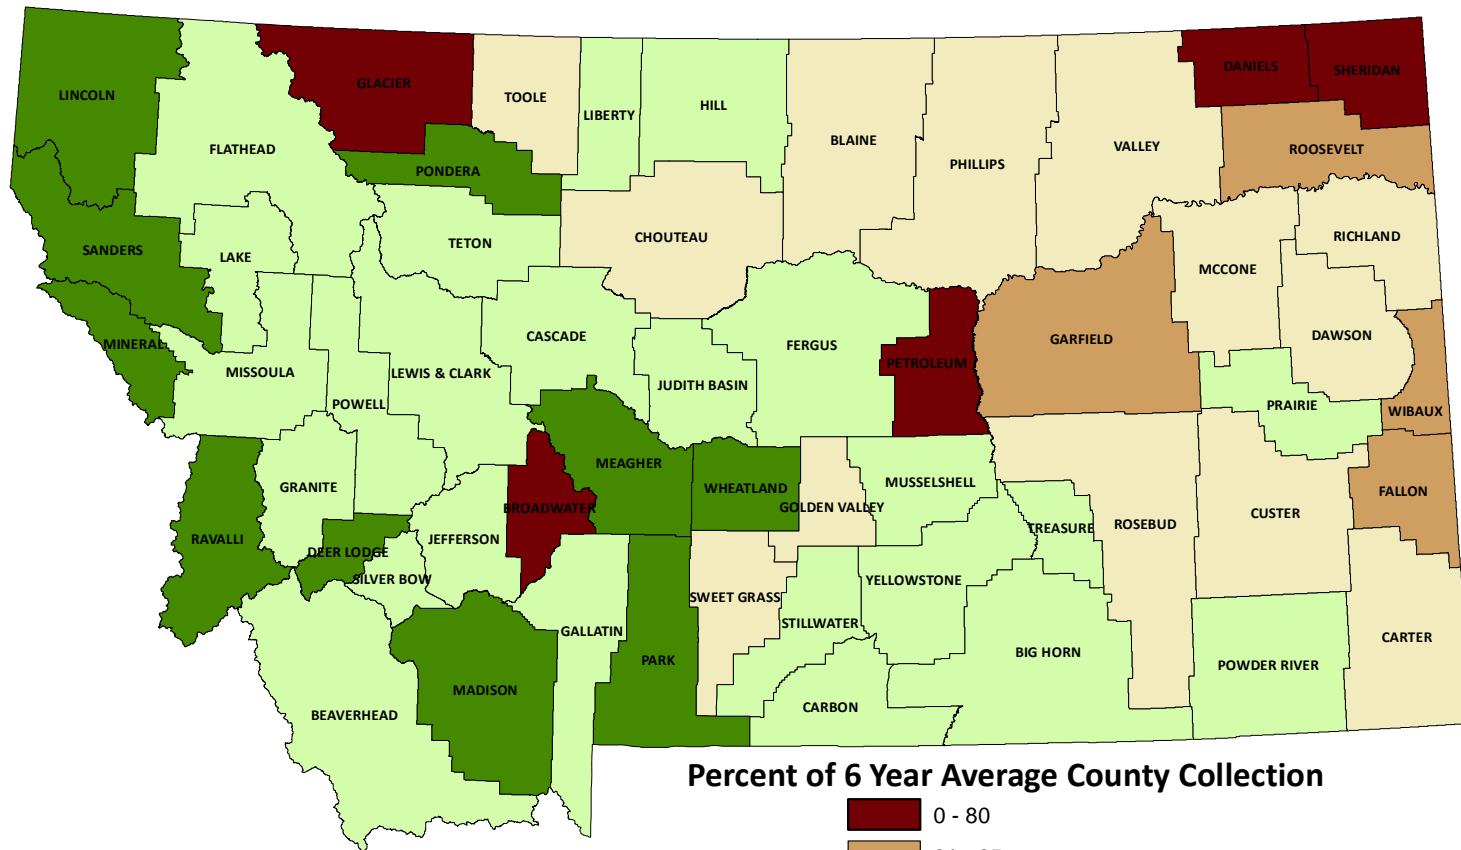

Montana Land Information Account Collections - FY2006 through FY2011

Annual county MLIA collection shown as a percentage of the six year average county collection

Current Data Frame Time: 2006

Montana Land Information Account Collections - FY2006 through FY2011

Annual county MLIA collection shown as a percentage of the six year average county collection

Current Data Frame Time: 2007

Percent of 6 Year Average County Collection

Montana Land Information Account Collections - FY2006 through FY2011

Annual county MLIA collection shown as a percentage of the six year average county collection

Current Data Frame Time: 2008

Percent of 6 Year Average County Collection

Montana Land Information Account Collections - FY2006 through FY2011