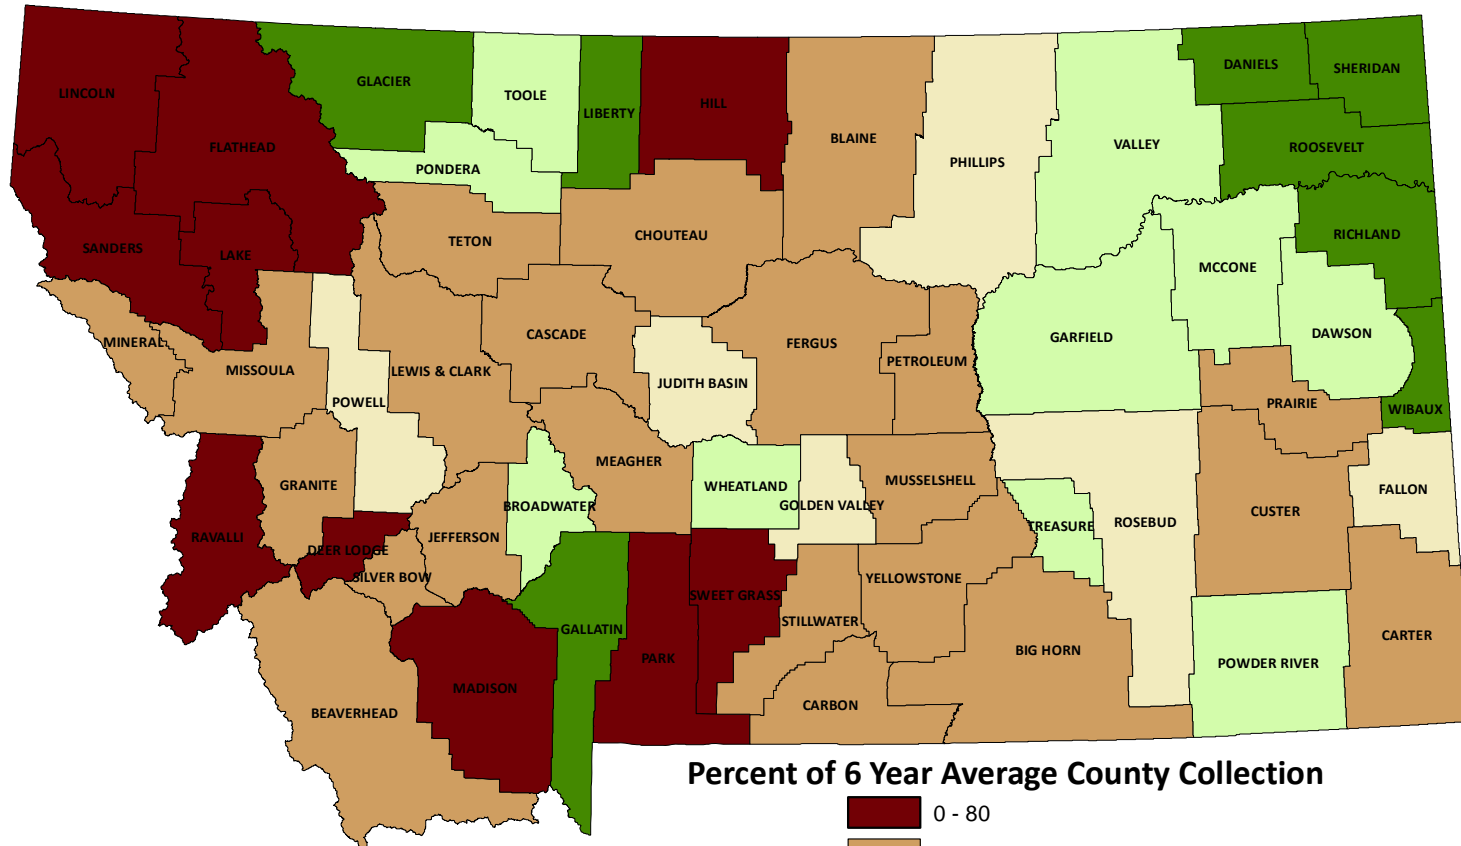

Annual county MLIA collection shown as a percentage of the six year average county collection

Current Data Frame Time: 2010

Percent of 6 Year Average County Collection

Montana Land Information Account Collections - FY2006 through FY2011

Annual county MLIA collection shown as a percentage of the six year average county collection

Current Data Frame Time: 2011

Percent of 6 Year Average County Collection