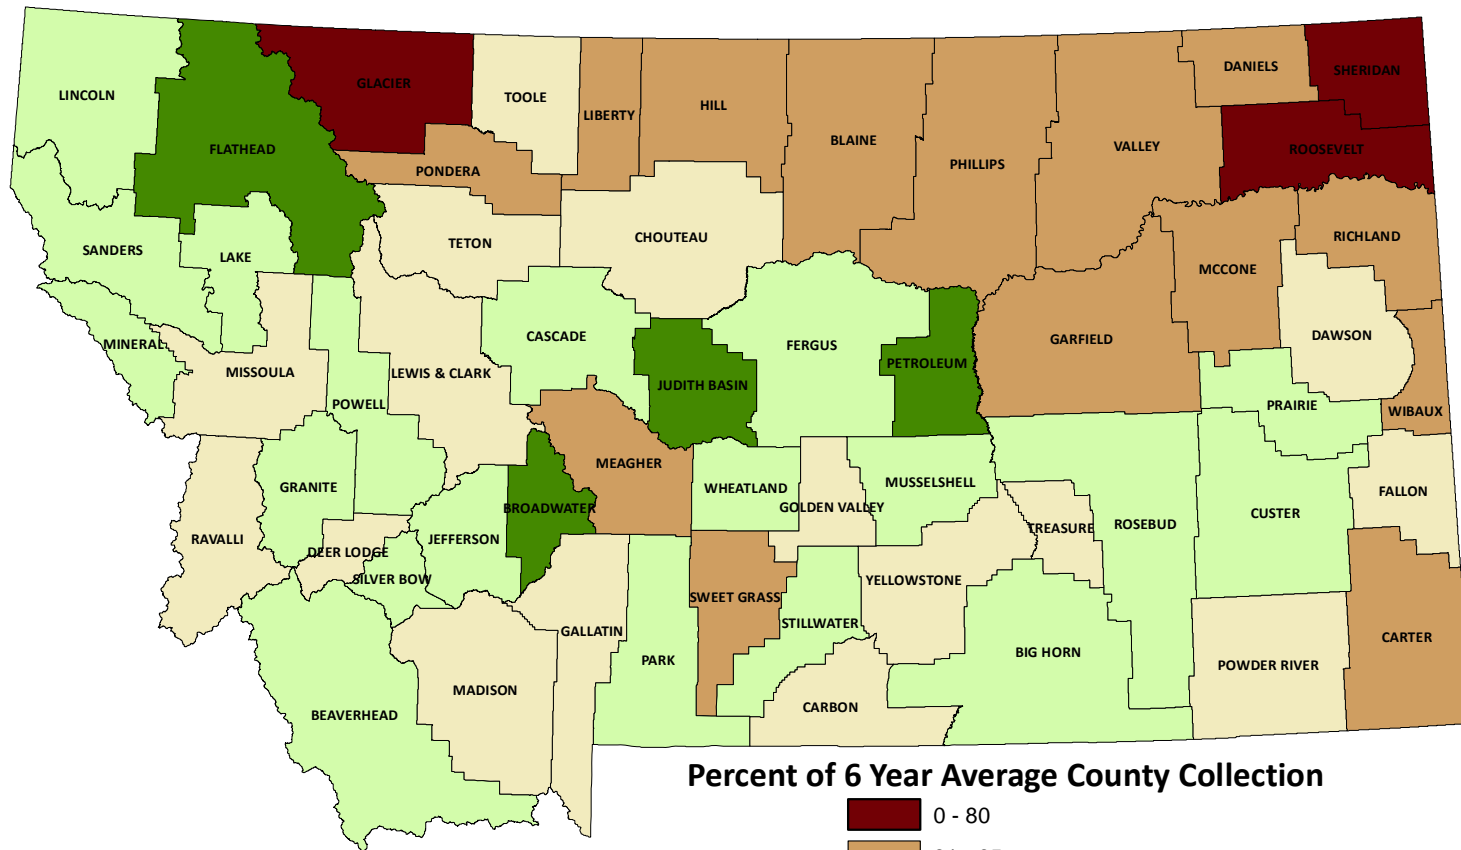

Montana Land Information Account Collections - FY2006 through FY2011

Annual county MLIA collection shown as a percentage of the six year average county collection

Current Data Frame Time: 2006

Montana Land Information Account Collections - FY2006 through FY2011

Annual county MLIA collection shown as a percentage of the six year average county collection

Current Data Frame Time: 2007

Percent of 6 Year Average County Collection

Montana Land Information Account Collections - FY2006 through FY2011

Annual county MLIA collection shown as a percentage of the six year average county collection

Current Data Frame Time: 2008

Percent of 6 Year Average County Collection

Montana Land Information Account Collections - FY2006 through FY2011