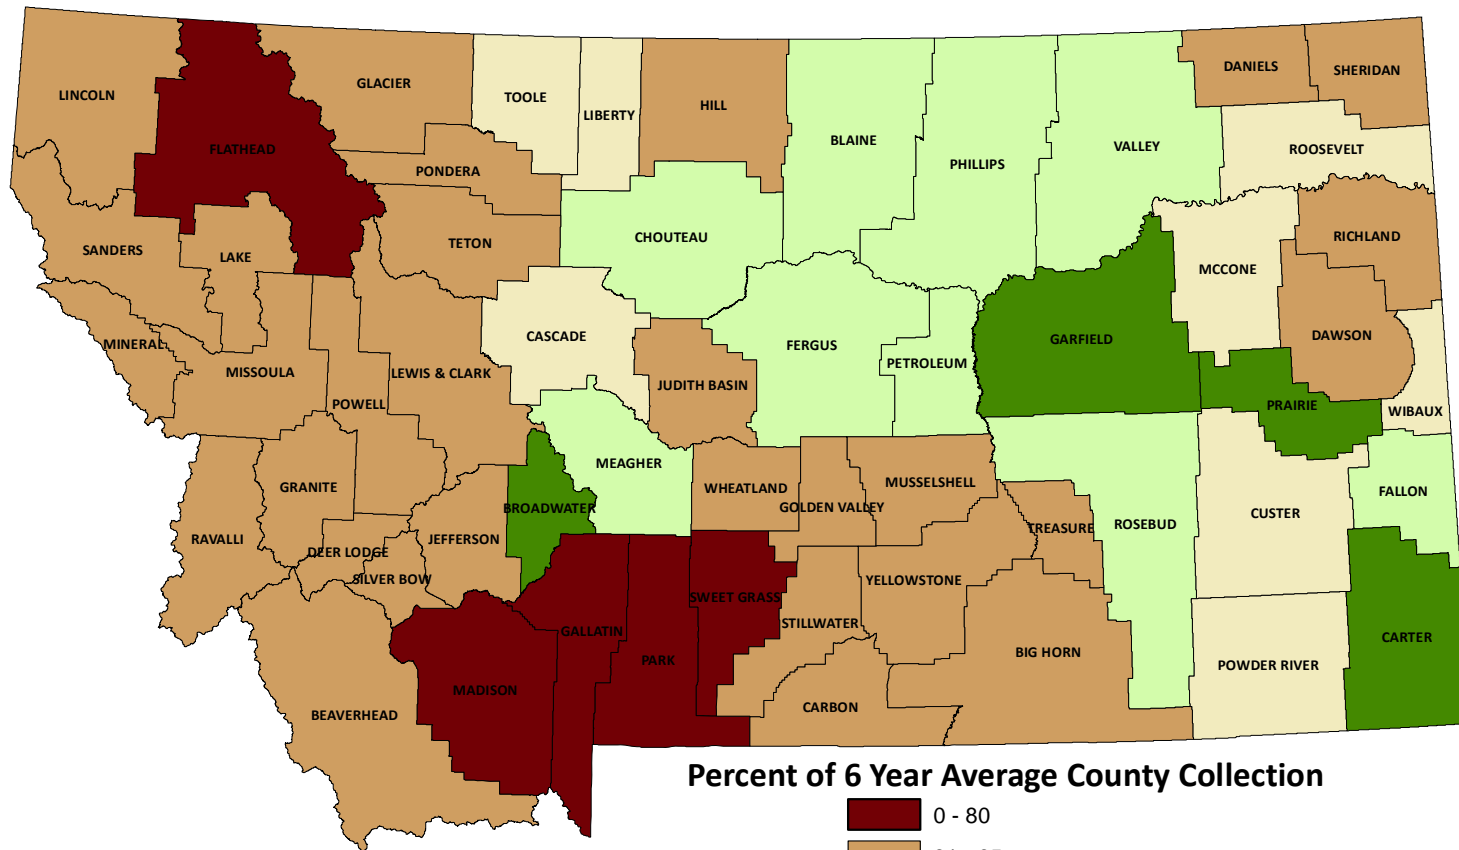

Montana Land Information Account Collections - FY2006 through FY2011

Annual county MLIA collection shown as a percentage of the six year average county collection

Current Data Frame Time: 2010