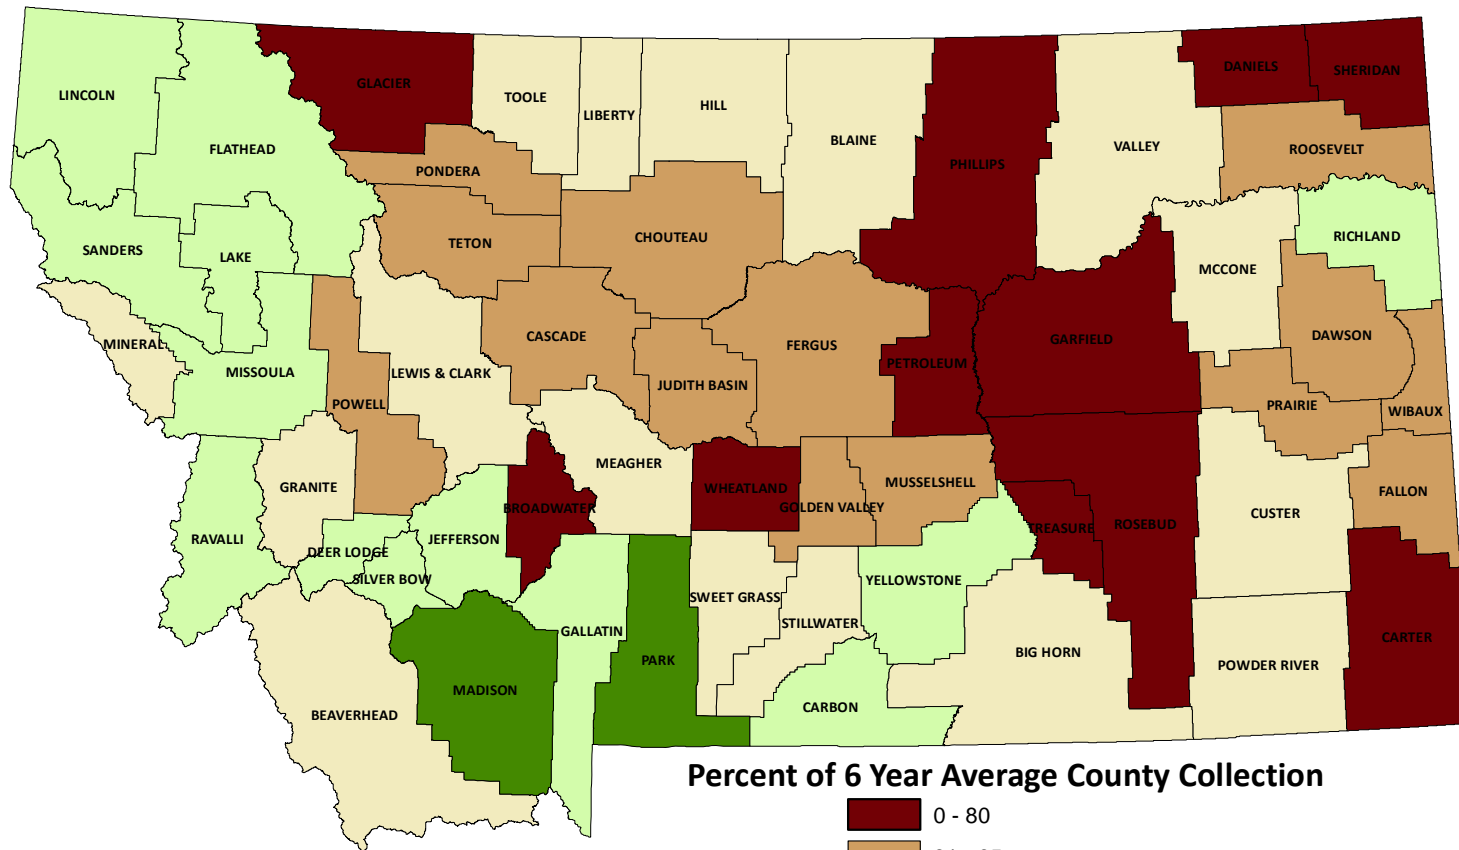

Montana Land Information Account Collections - FY2006 through FY2011

Annual county MLIA collection shown as a percentage of the six year average county collection

Current Data Frame Time: 2006

Montana Land Information Account Collections - FY2006 through FY2011

Annual county MLIA collection shown as a percentage of the six year average county collection

Current Data Frame Time: 2007

Percent of 6 Year Average County Collection

Montana Land Information Account Collections - FY2006 through FY2011

Annual county MLIA collection shown as a percentage of the six year average county collection

Current Data Frame Time: 2008

Percent of 6 Year Average County Collection

Montana Land Information Account Collections - FY2006 through FY2011