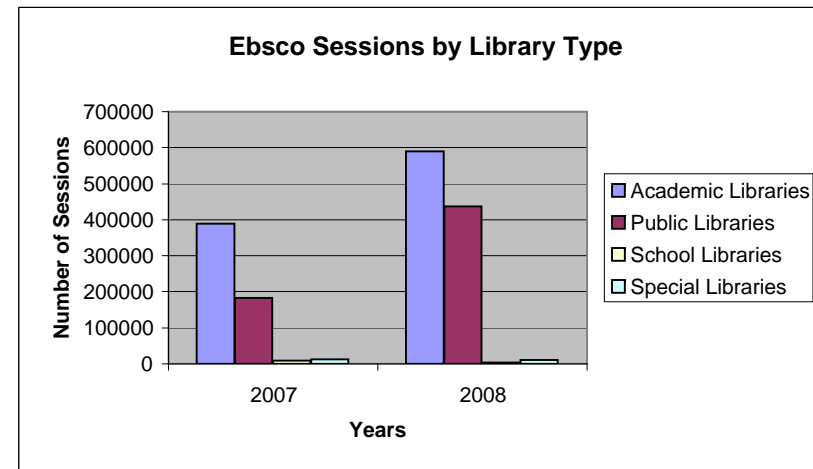

## Yearly Usage Totals for Gale Databases

### Number of Sessions from Jan through Dec

	2007	2008
Academic Libraries	389333	589487
Public Libraries	183303	436735
School Libraries	9200	3800
Special Libraries	12227	11468
<b>Total for All Libraries</b>	<b>596070</b>	<b>1043498</b>