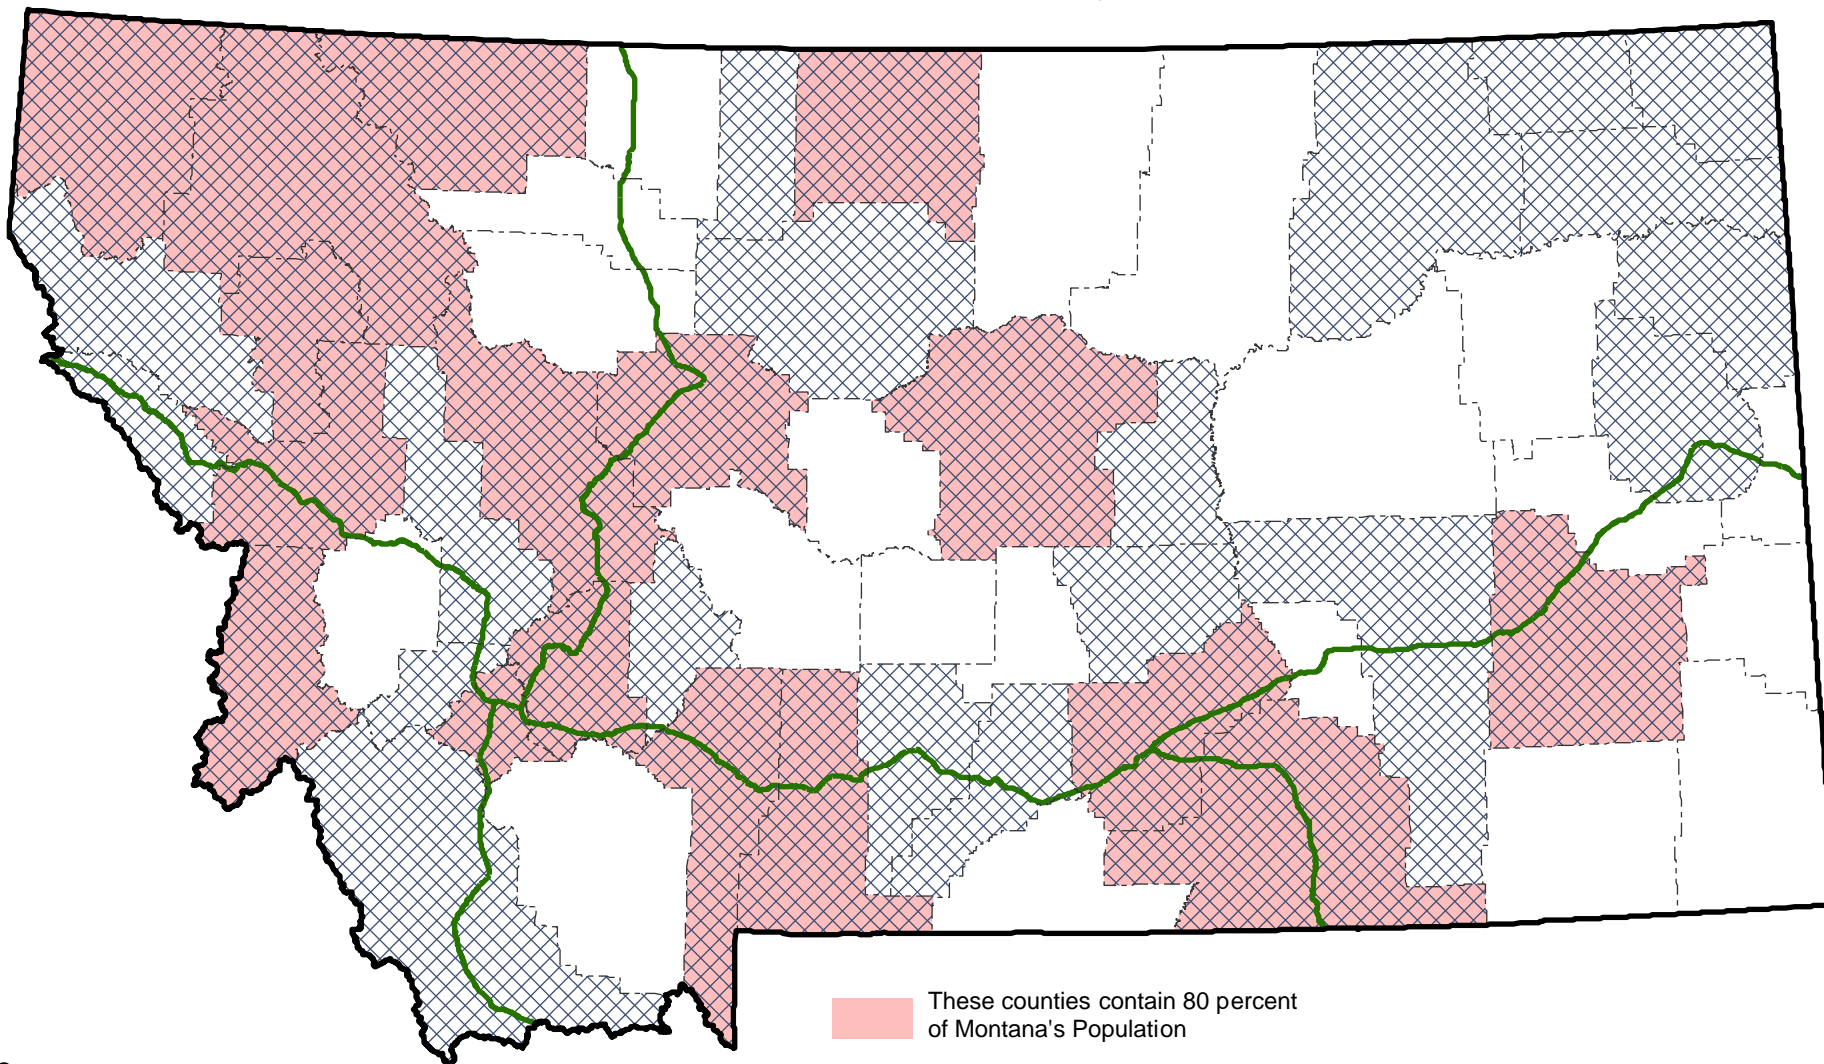

Counties with 80% of Montana's Population Counties with 80% of Public Library Collection Items

Sources:
U.S. Census Bureau,
Annual Estimates of the Population For the Counties
of Montana, April 1, 2000 to July 1, 2006.

Montana State Library,
2006 Montana Public Library Annual Report of Statistics

-  These counties contain 80 percent of Montana's Population
-  These counties contain 80 percent of the items in Montana's public library collections
-  Interstate Highway

Montana State Library
Map # MTCI0005 -- 1/22/2008